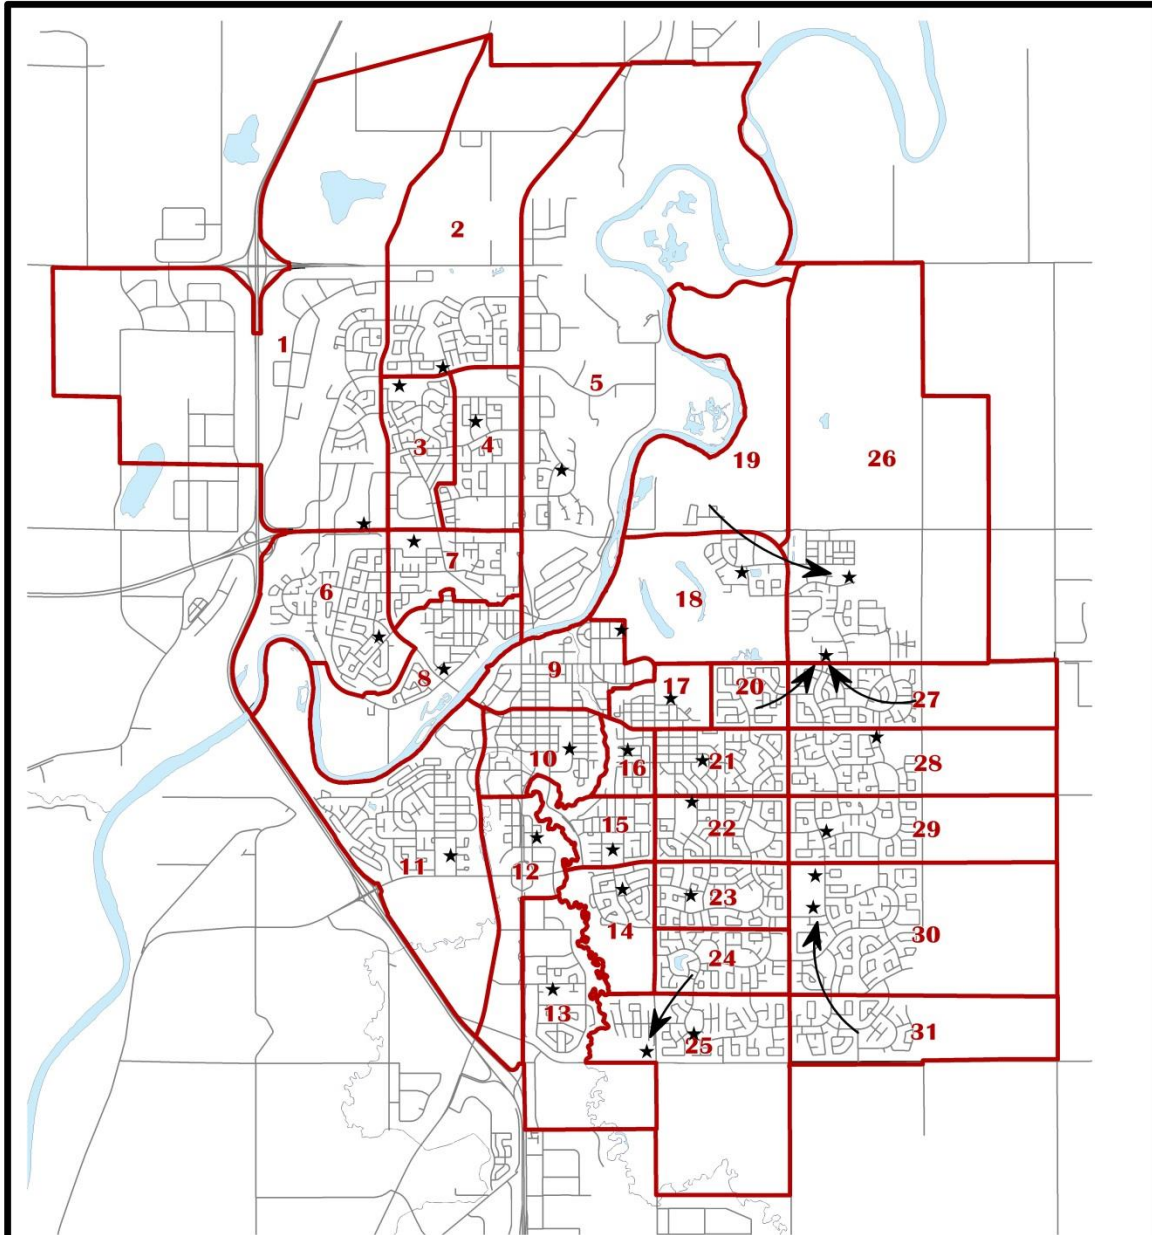

City of Red Deer Voting Subdivision Map

For the Offices of Mayor and Councillor, and Public and Catholic School Trustees

All Voting Stations will be Handicapped Accessible

2017 Voting Subdivision Map

Voters Living in the City of Red Deer

- 10** Voting Subdivision Number
- ★ Voting Station
- Voting Boundary

Disclaimer: Voting Boundaries are Subject to Change Without Notice