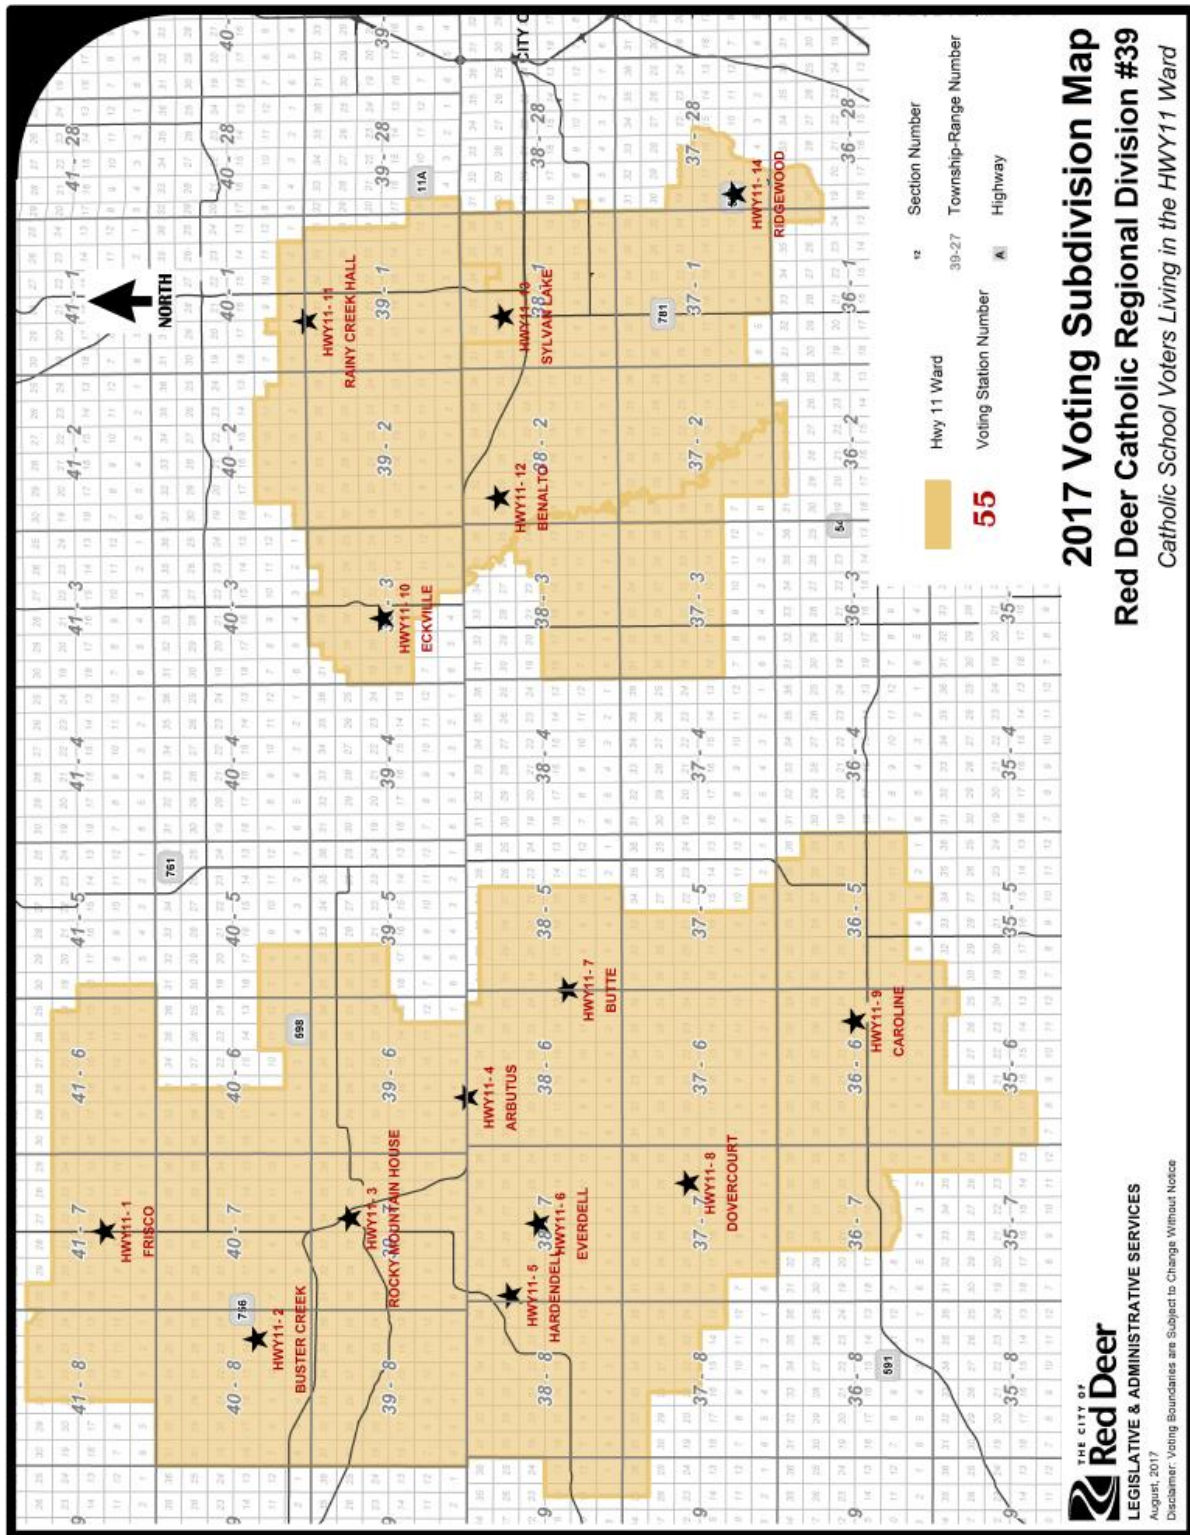

Highway 11 Ward Voting Subdivision Map

For the Offices of Board Trustees Red Deer Catholic Regional Division No. 39

2017 Voting Subdivision Map Red Deer Catholic Regional Division #39 Catholic School Voters Living in the HWY11 Ward