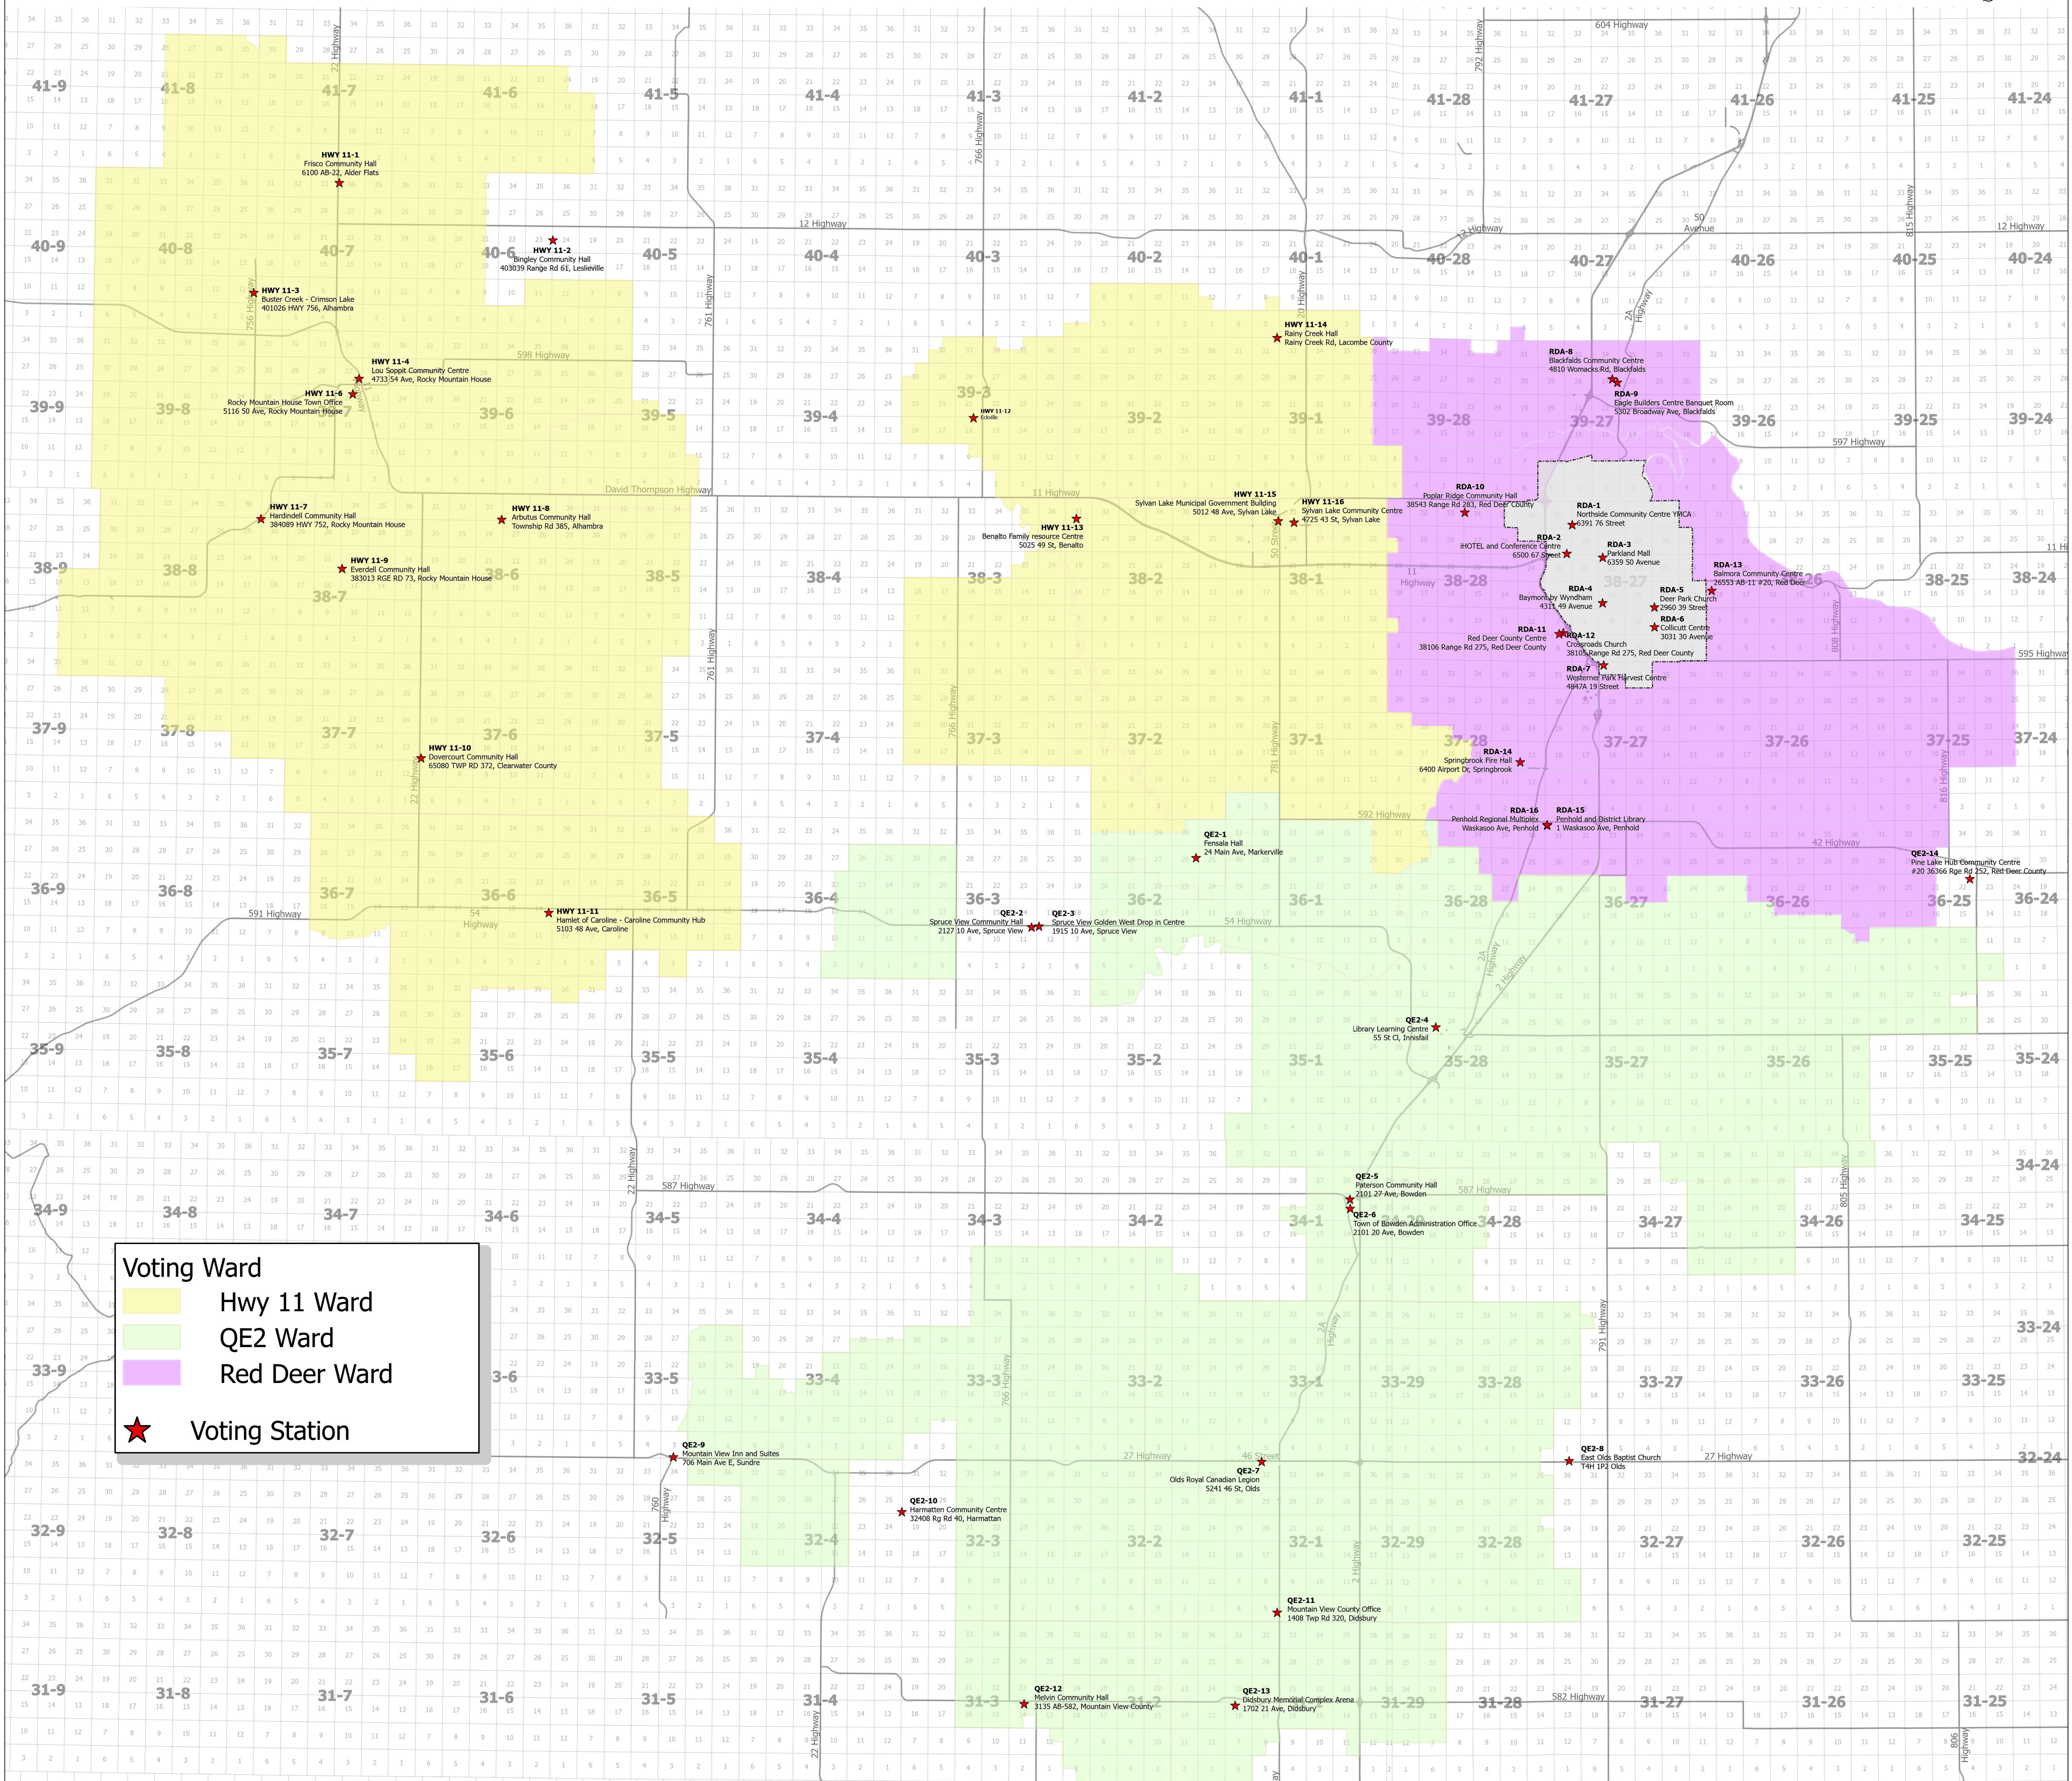

2025 CATHOLIC RURAL VOTING STATIONS

Red Deer Catholic Separate School Division

Voting Ward

- Hwy 11 Ward
- QE2 Ward
- Red Deer Ward

★ Voting Station

Disclaimer: Voting Boundaries are Subject to Change Without Notice